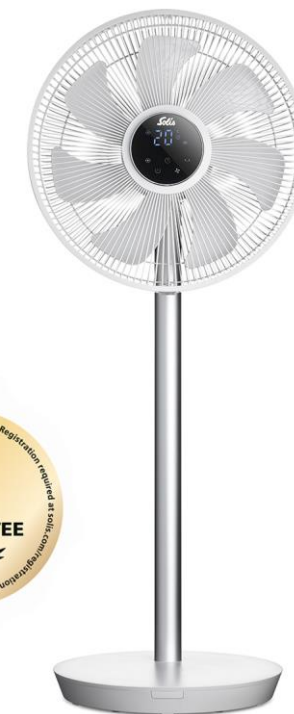

# SOLIS Eco Silent

Type 7584

With the SOLIS Eco Silent, you can easily get through the summer heat. With 8 speed settings, 3 programs, a timer and various angles of rotation. This fan is whisper-quiet and can be controlled remotely.

## Remote control & display

Conveniently operate the fan from a distance with the cleverly designed remote control and display in one.

## Features

- + Rotor with a diameter of 30 cm and 7 blades circulates a large amount of air.
- + 3 operation modes: automatic, sleep or standard
- + Sophisticated design upgrades any home interior
- + Advanced LED display switches off automatically when control panel has not been used for 5 seconds
- + Low power consumption

## Specifications

Article no.:	970.67
Colour:	White/silver
Output:	25 W
Weight:	4.4 kg
Dimensions:	36 x 88 x 30 cm (w x d x h)
EAN Code:	7611210970675

So Swiss, so Solis.