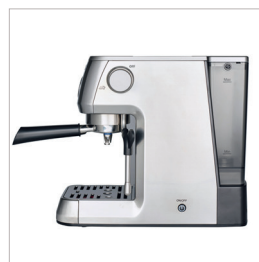

Solis Barista Perfetta Plus

Type 1170

Compact elegance for your perfect coffee. It's just Perfetta. It fits into the smallest of kitchens and was developed with real love to get the best out of every single coffee bean: This is the SOLIS Barista Perfetta Plus.

- + Several programm and reminder functions
- + Pre-brew for a perfect aroma
- + Ø 54 mm stainless steel filter holder with two spouts
- + Easy control of the extraction pressure via manometer
- + Hot water and steam function
- + Stainless steel housing and accessories
- + Thermoblock heating system (ready in 40 sec)
- + Pump pressure with 15 bar
- + 1,7 litres water tank
- + Incl. single- and double-walled filter for 1 and 2 cups
- + Scope of delivery: 2 cups, filter for compact 44 mm pods, aluminium tamper, milk jug, measuring spoon, BRITA INTENZA water filter, water hardness test strips as well as cleaning utensils

reddot winner 2020

Art. no.: 980.06
 Color: stainless steel
 Performance: 1'420 - 1'700 W
 Weight: 5,7 kg
 Dimensions: 18,7 x 37,2 x 32,1 cm
 (w x d x h)
 EAN code: 7611210980063