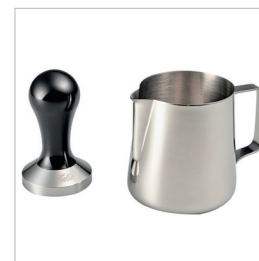

Solis Barista Perfetta Plus

Type 1170

Compact elegance for your perfect coffee. It's just Perfetta. It fits into the smallest of kitchens and was developed with real love to get the best out of every single coffee bean: This is the SOLIS Barista Perfetta Plus.

- + Several programm and reminder functions
- + Pre-brew for a perfect aroma
- + Ø 54 mm stainless steel filter holder with two spouts
- + Easy control of the extraction pressure via manometer
- + Hot water and steam function
- + Stainless steel housing and accessories
- + Thermoblock heating system (ready in 40 sec)
- + Pump pressure with 15 bar
- + 1,7 litres water tank
- + Incl. single- and double-walled filter for 1 and 2 cups
- + Scope of delivery: 2 cups, filter for compact 44 mm pods, aluminium tamper, milk jug, measuring spoon, BRITA INTENZA water filter, water hardness test strips as well as cleaning utensils

reddot winner 2020

Art. no.: 980.06
 Color: stainless steel
 Performance: 1'420 - 1'700 W
 Weight: 5,7 kg
 Dimensions: 18,7 x 37,2 x 32,1 cm
 (w x d x h)
 EAN code: 7611210980063