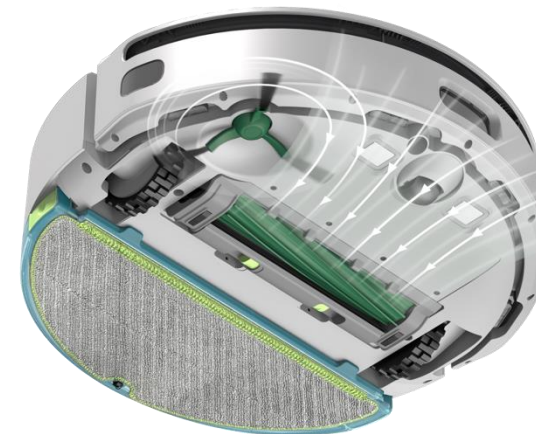

ROOMBA® 205 COMBO DUSTCOMPACTOR™ ROBOT

EMEA: L121240

Product Specs

Product	
SKU	L121240
Color	White
Robot Dimensions (cm)	35.9 (L) x 35.8 (W) x 10.1 (H)
Robot Weight (kg)	3.86
Charging Dock Dimensions (cm)	14.6 (L) x 13.4 (W) x 8.8 (H)
Charging Dock Weight (kg)	0.23
Filter Type	Efficient Particulate Air Filter
Battery Type	LFP type Li-ion
Dry Bin Capacity (Compacted)	1820 ml
Tank Capacity	180 ml

Packaging Information	
Retail Box UPC	885155046147
Retail Box EAN/JAN	5061042263087
Retail Box Dimensions (cm)	40 (L) x 16.5 (W) x 48.5 (H)
Retail Box Weight (kg)	5.815

BOX CONTENTS

1 Roomba® 205 Combo DustCompactor™ Robot

1 Charging Dock

1 Line Cord

1 Microfiber Mop Pad

1 Edge-Sweeping Brush