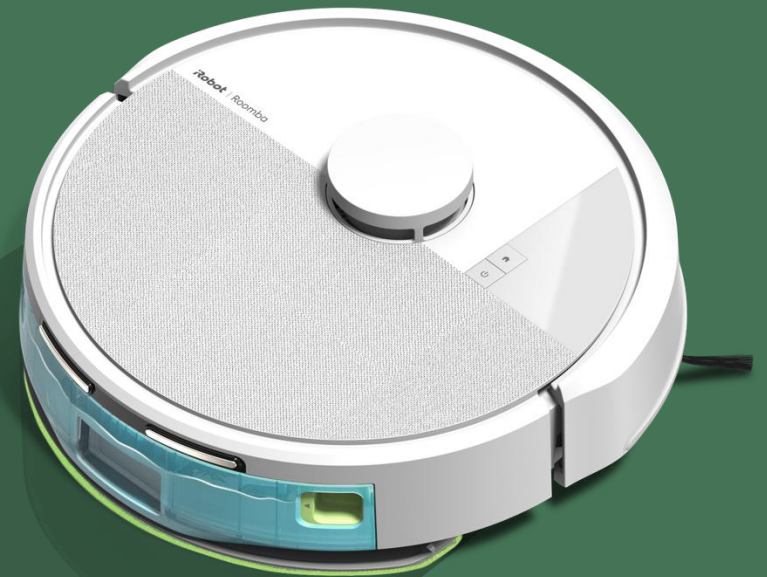

ROOMBA® 105 COMBO ROBOT + AUTOEMPTY™ DOCK

EMEA: Y351240

Product Specs

Product	
SKU	Y351240
Color	White
Robot Dimensions (cm)	33.6 (L) x 33.5 (W) x 10.4 (H)
Robot Weight (kg)	2.92
AE Dock Dimensions (cm)	21.3 (L) x 17.1 (W) x 29.3 (H)
AE Dock Weight (kg)	2.07
Filter Type	Efficient Particulate Air Filter
Battery Type	3000 mAh LFP
Dry Bin Capacity	240 ml
Liquid Tank Capacity	250 ml

Packaging Information

Retail Box UPC	885155046376
Retail Box EAN/JAN	5061042263162
Retail Box Dimensions (cm)	37.5 (L) x 35.9 (W) x 38.9 (H)
Retail Box Weight (kg)	7.09

BOX CONTENTS

1 Roomba® 105 Combo Robot

1 AutoEmpty™ Dock

1 Hair Cutting Tool