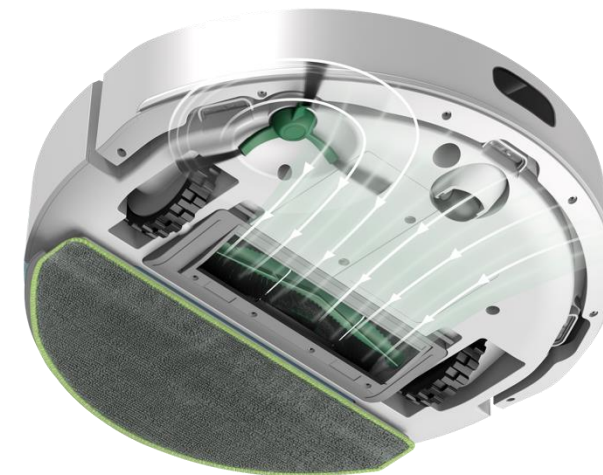

Product Specs

Product

SKU	Y311240
Color	White
Robot Dimensions (cm)	33.6 (L) x 33.5 (W) x 10.4 (H)
Robot Weight (kg)	2.84
Charging Dock Dimensions (cm)	13.6 (L) x 7.4 (W) x 12.1 (H)
Charging Dock Weight (kg)	0.49
Filter Type	Efficient Particulate Air Filter
Battery Type	3000 mAh LFP
Dry Bin Capacity	400 ml
Liquid Tank Capacity	200 ml

Packaging Information

Retail Box UPC	885155046673
Retail Box EAN/JAN	5061042263261
Retail Box Dimensions (cm)	35.7 (L) x 16.5 (W) x 44 (H)
Retail Box Weight (kg)	4.853

BOX CONTENTS

1 Roomba® 105 Combo Robot

1 Charge-Only Dock

1 Line Cord

1 Hair Cutting Tool