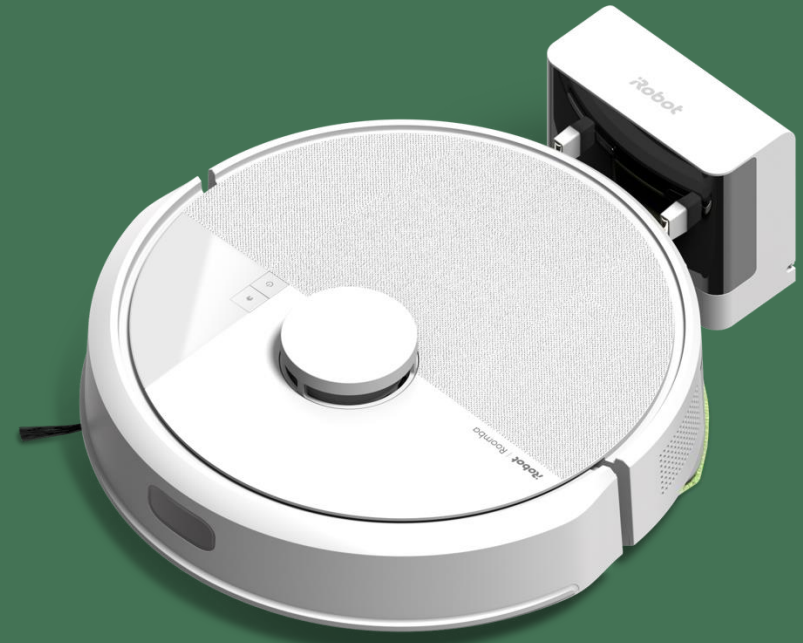

# ROOMBA® 105 COMBO ROBOT

EMEA: Y311240

## Product

SKU	Y311240
Color	White
Robot Dimensions (cm)	33.6 (L) x 33.5 (W) x 10.4 (H)
Robot Weight (kg)	2.84
Charging Dock Dimensions (cm)	13.6 (L) x 7.4 (W) x 12.1 (H)
Charging Dock Weight (kg)	0.49
Filter Type	Efficient Particulate Air Filter
Battery Type	3000 mAh LFP
Dry Bin Capacity	400 ml
Liquid Tank Capacity	200 ml

## BOX CONTENTS

1 Roomba® 105 Combo Robot

1 Charge-Only Dock

1 Line Cord

1 Hair Cutting Tool