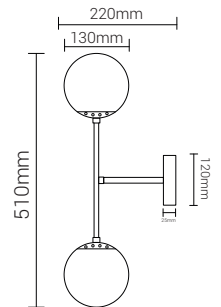

LAMBARIO

Brighter
moments

General Information

Product code: DLW-11
Lighting Type: Wall Lamp
Ean Code: 8605036640033

Dimensions

Height: 510 mm
Width: 220 mm

Illuminant

Socket: E27
Lampholder Wattage: 2 x 40W Max
Average Lifetime: 5 years
Remote: no
Dimmable: no

Material & Colour

Enclosure Material: Iron+Glass
Enclosure Colour: Copper Color Smoke Grey

Technical Information

Protection Class: Class 1
Protection Rating: Ip20
Line Voltage: 220-240V,50/60Hz

For more information visit
www.lambario.com