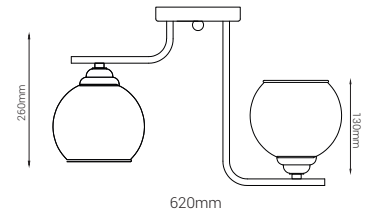

For more information visit
www.lambario.com

5 years
WARRANTY