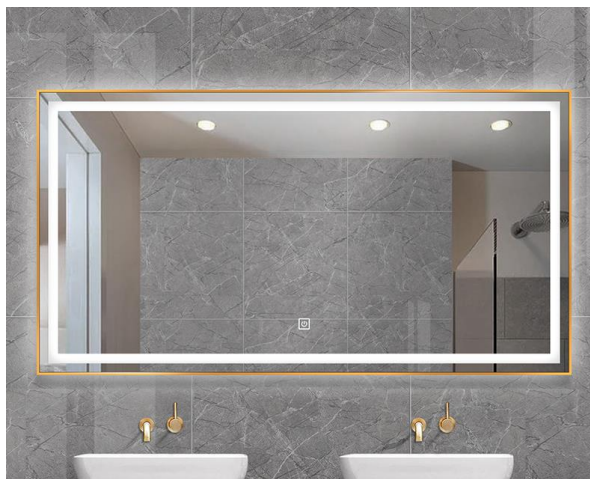

### General Information

Model number	S66A
Type	Led Bathroom Mirror
Product Segment	Indoor
Theme	Bath