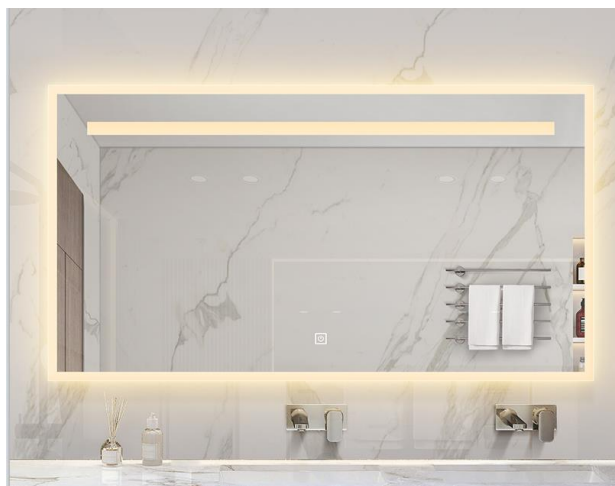

TEHNIČNI LIST

General Information

Model numer	S61A
Type	Led Bathroom Mirror
Product Segment	Indoor
Theme	Bath

Dimensions

Article Height(in mm)	800
Article Length(in mm)	1500
Net Weight	15.0 kilograms

Material&Colour

Frame Material	Framless
Frame Colour	No
Glass Material	5mm silver mirror copper free

Functionality

Switch Type	Touch switch on/off
Function	Change of kelvin 3000K/4000K/6000K, defogger
Battery	No

Technical Information