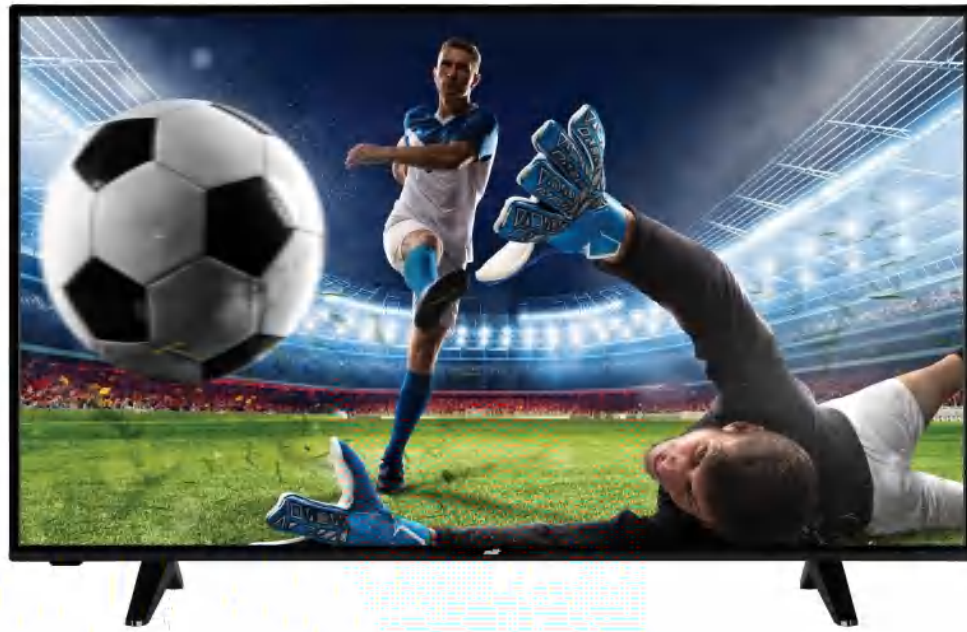

elit

55" | SMART 4K TV L-5220UHDT S2

GENERAL

Screen Size 55" (140cm)
Display Type Direct LED
Screen Resolution 3840 x 2160
Tuner Type DVB-T/T2/C/S/S2
DVB-T2 Codec H.265
Smart OS Linux
Pre-installed APPs Netflix, YouTube, Amazon Prime video, HbbTV

RAM/Storage 1.25GB DDR / 4GB Flash
CPU Quad Core ARM
GPU Dual Core

DISPLAY

Panel Refresh Rate 60Hz
Brightness (cd/m2) 350
Dynamic Contrast 1000:1 ~ 4000:1
Viewing Angle (H/V) 178°/178°
Response Time 6.5 ~ 9ms

FEATURES

HW Control Buttons Yes
Program Guide (EPG) Yes
Multilanguage OSD Yes
Sleep Timer Yes
Hotel Mode (Passive) Yes
HDMI Option CEC, ARC
VESA 200x200mm

PICTURE

Picture Mode Cinema, Game(optional), Sports, Dynamic and Natural
Adjustable Picture Yes
Picture Size 16:9/4:3/Auto/Zoom1/Zoom2
Color Preset Cool/Normal/Warm/Custom
Noise Reduction Yes
Dynamic Backlight Yes

AUDIO

Audio Power 2x10W
Sound Mode Music/Movie/Standard/Stadium/Personal
Adjustable Sound Yes
Equalizer Yes
Dolby Processing Yes
Surround Sound Yes

MULTIMEDIA

Photo View supported formats JPG, PNG, BMP
Audio Player supported formats MP3, M4A, AAC, WMA, WMA Pro, AC3, EAC3, AAC, FLAC

Video Player supported formats AVI, MKV, MP4, MOV, VOB, MPG, DAT, FLV, 3GP, ASF, WMV

NTFS USB support Yes
Subtitle support Yes

CONNECTIVITY

RF Input Yes
LNB Input Yes
Component AV Input No
Composite AV Input Yes
PC Audio Yes
VGA Input Yes
SCART No
HDMI 2
CI Yes
USB 1
Headphone Yes
Digital Audio Output SPDIF Yes
LAN Yes, built-in
WiFi Yes, built-in

POWER

Energy Efficiency Level G
Average Power Consumption 82W
Standby Power <0.5W

ACCESORIES

User Manual with Warranty Info Yes
Remote Control Yes
Remote Control Battery Yes

SIZE & WEIGHT

Product Size (WxHxD) w/ stand 1243 x 789 x 256mm
Product Size (WxHxD) w/o stand 1243 x 719 x 53/81mm
Cartonbox Size (WxHxD) 1369 x 860 x 154mm
Product Weight (net/gross) 13kg / 16.75kg
EAN CODE 3875001740081
12033