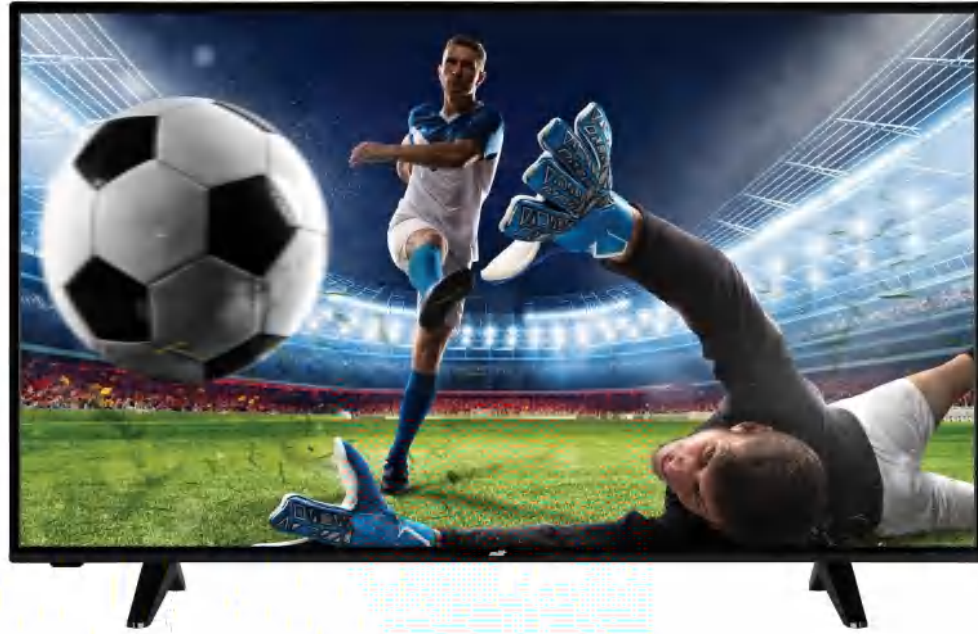

GENERAL

Screen Size 50" (126cm)
Display Type Direct LED
Screen Resolution 3840 x 2160
Tuner Type DVB-T/T2/C/S/S2
DVB-T2 Codec H.265
Smart OS Linux
Pre-installed APPs Netflix, YouTube, Amazon Prime video, HbbTV